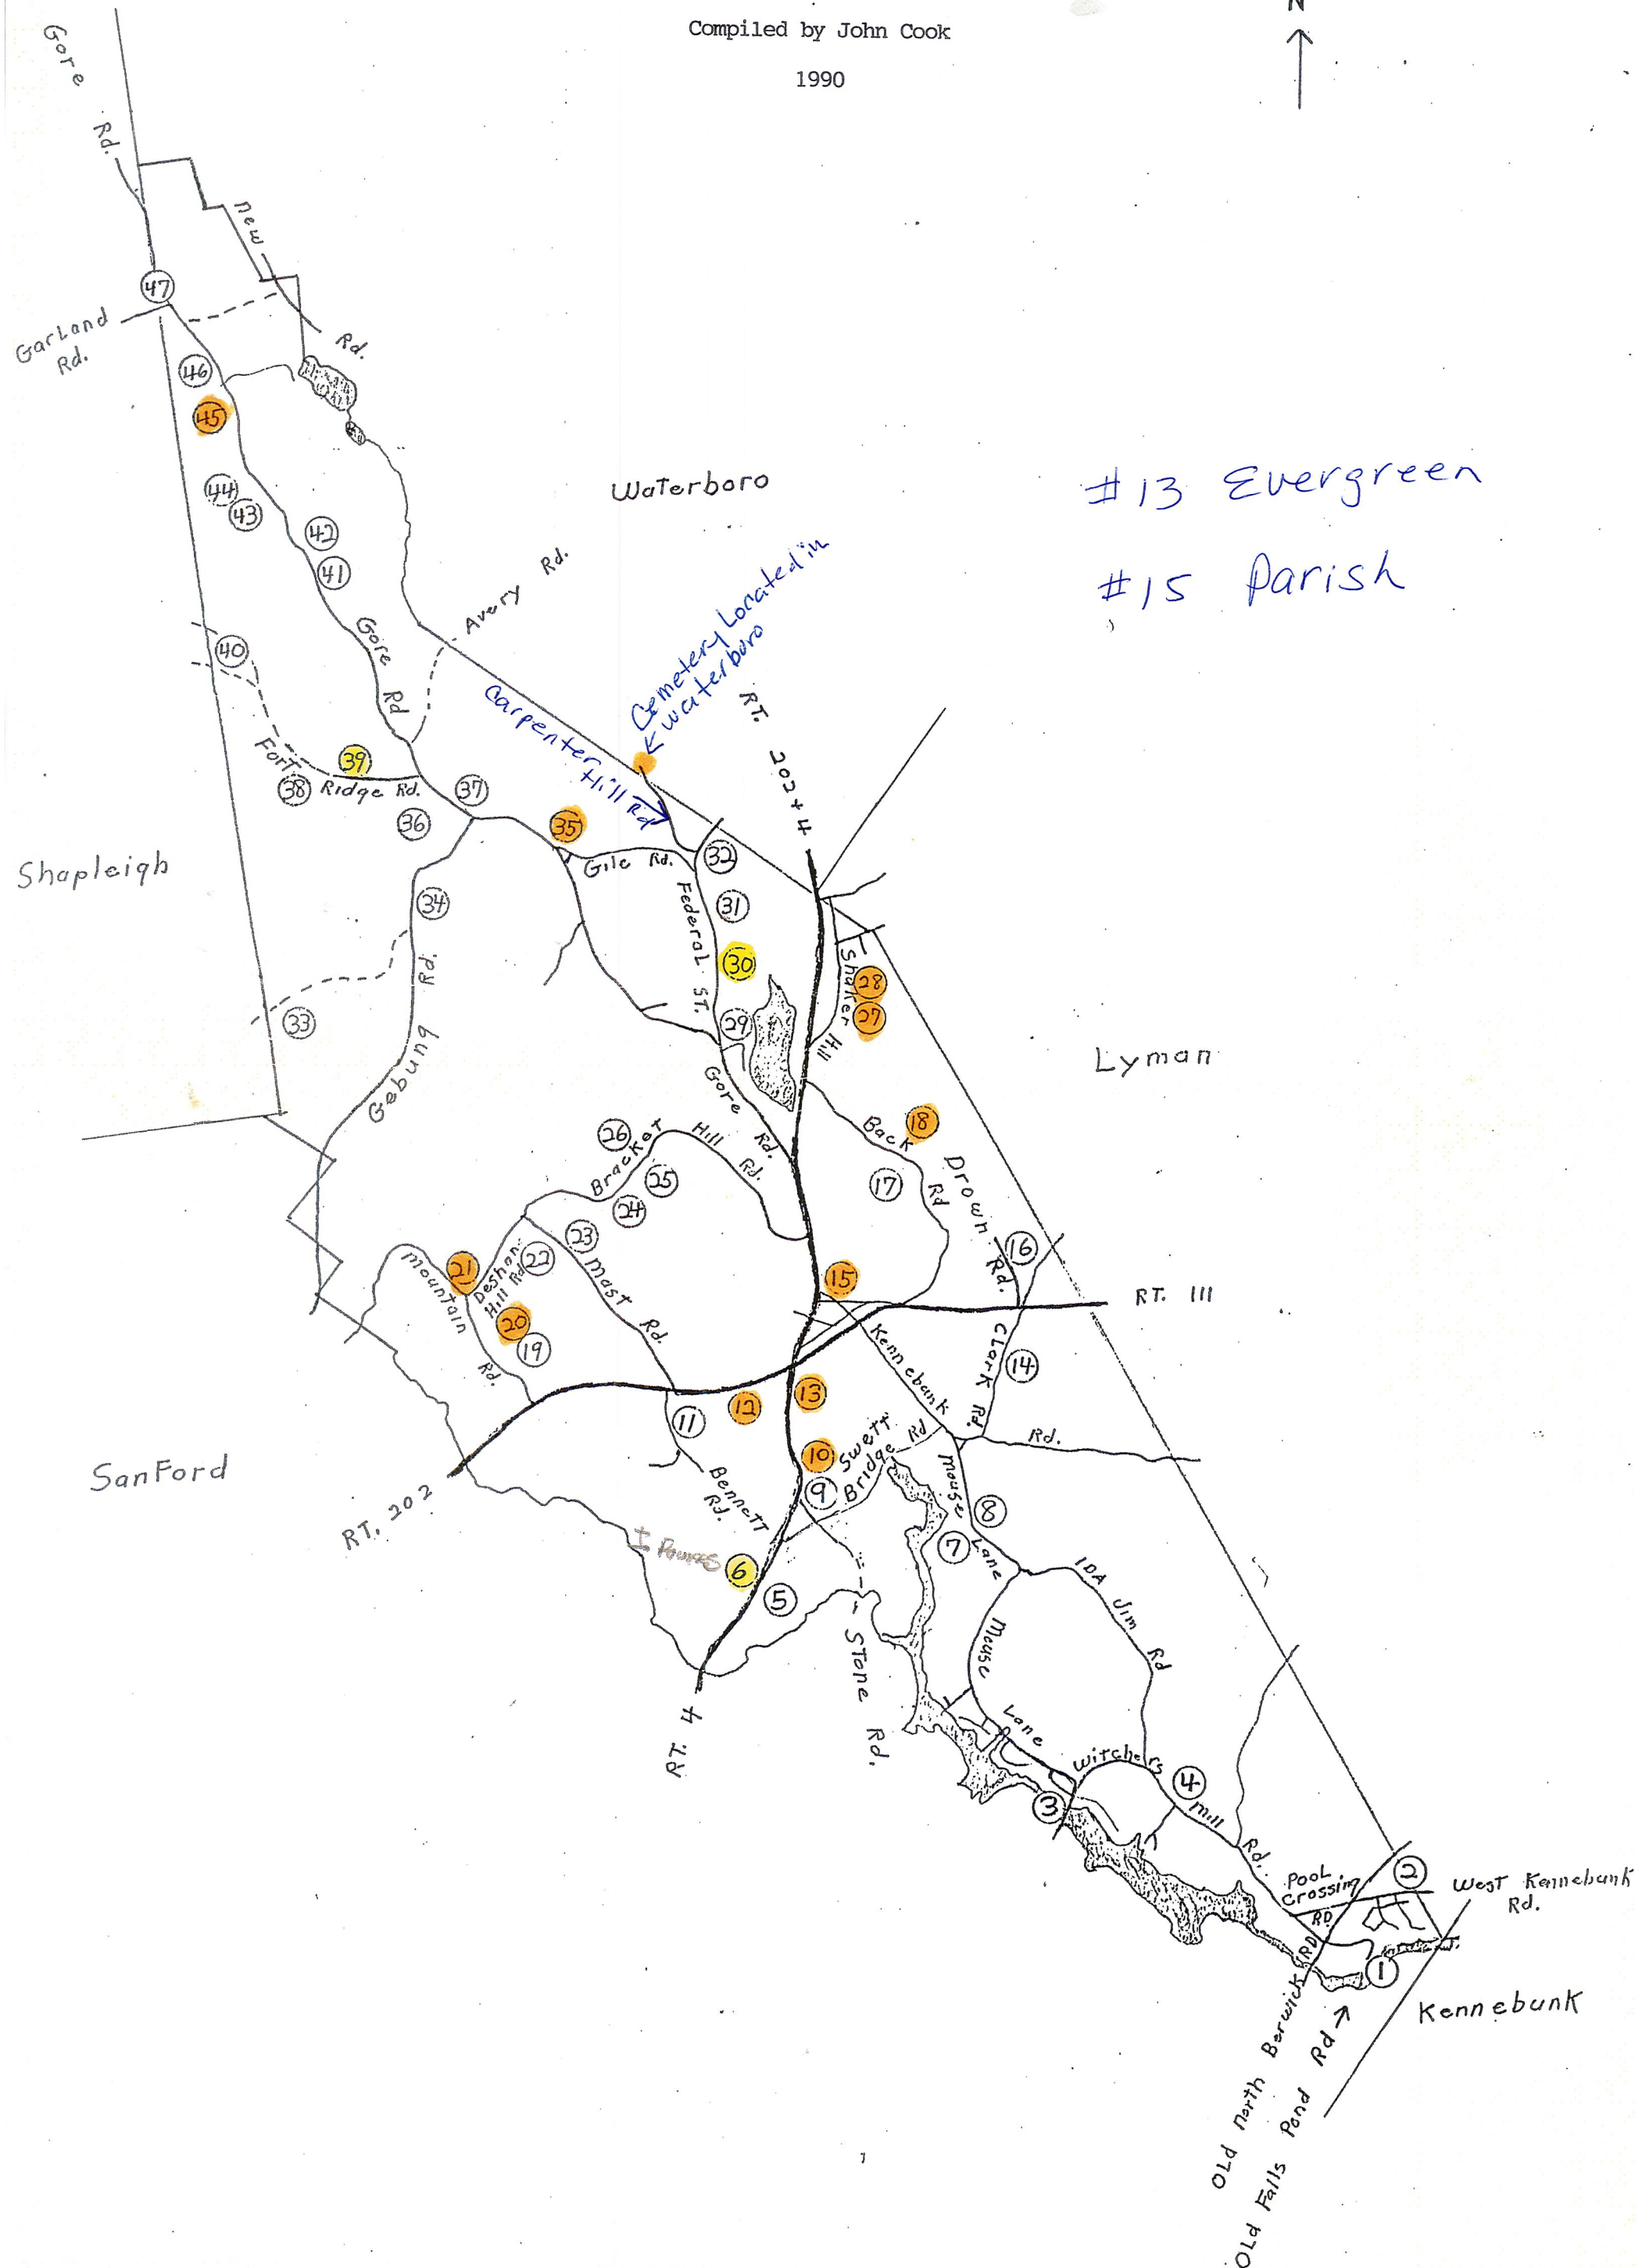

MAP OF
CEMETERIES IN ALFRED, MAINE

Compiled by John Cook

1990

#13 Evergreen
#15 Parish

Waterboro

Lyman

Sanford

Kennebunk

Cemetery located in
Waterboro

RT. 202

RT. 4

RT. 111

RT. 202+H

Old North Berwick Rd
Old Falls Pond Rd

West Kennebunk Rd.

Back Rd

Clark Rd

Bennett Rd

Stone Rd

IDA Jim Rd

Witchers Mill Rd

Swett Bridge Rd

Kennebunk Rd

Drown Rd

Shaker Hill

Federal St

Gile Rd

Avery Rd

Gore Rd

New Rd

Gore Rd

Garland Rd

Shapleigh

Mountain Rd
Deshan Hill Rd
Mast Rd
Bracket Hill Rd

Fort Ridge Rd

Fort Ridge Rd

Fort Ridge Rd

Fort Ridge Rd

Fort Ridge Rd

Fort Ridge Rd

Fort Ridge Rd

Fort Ridge Rd